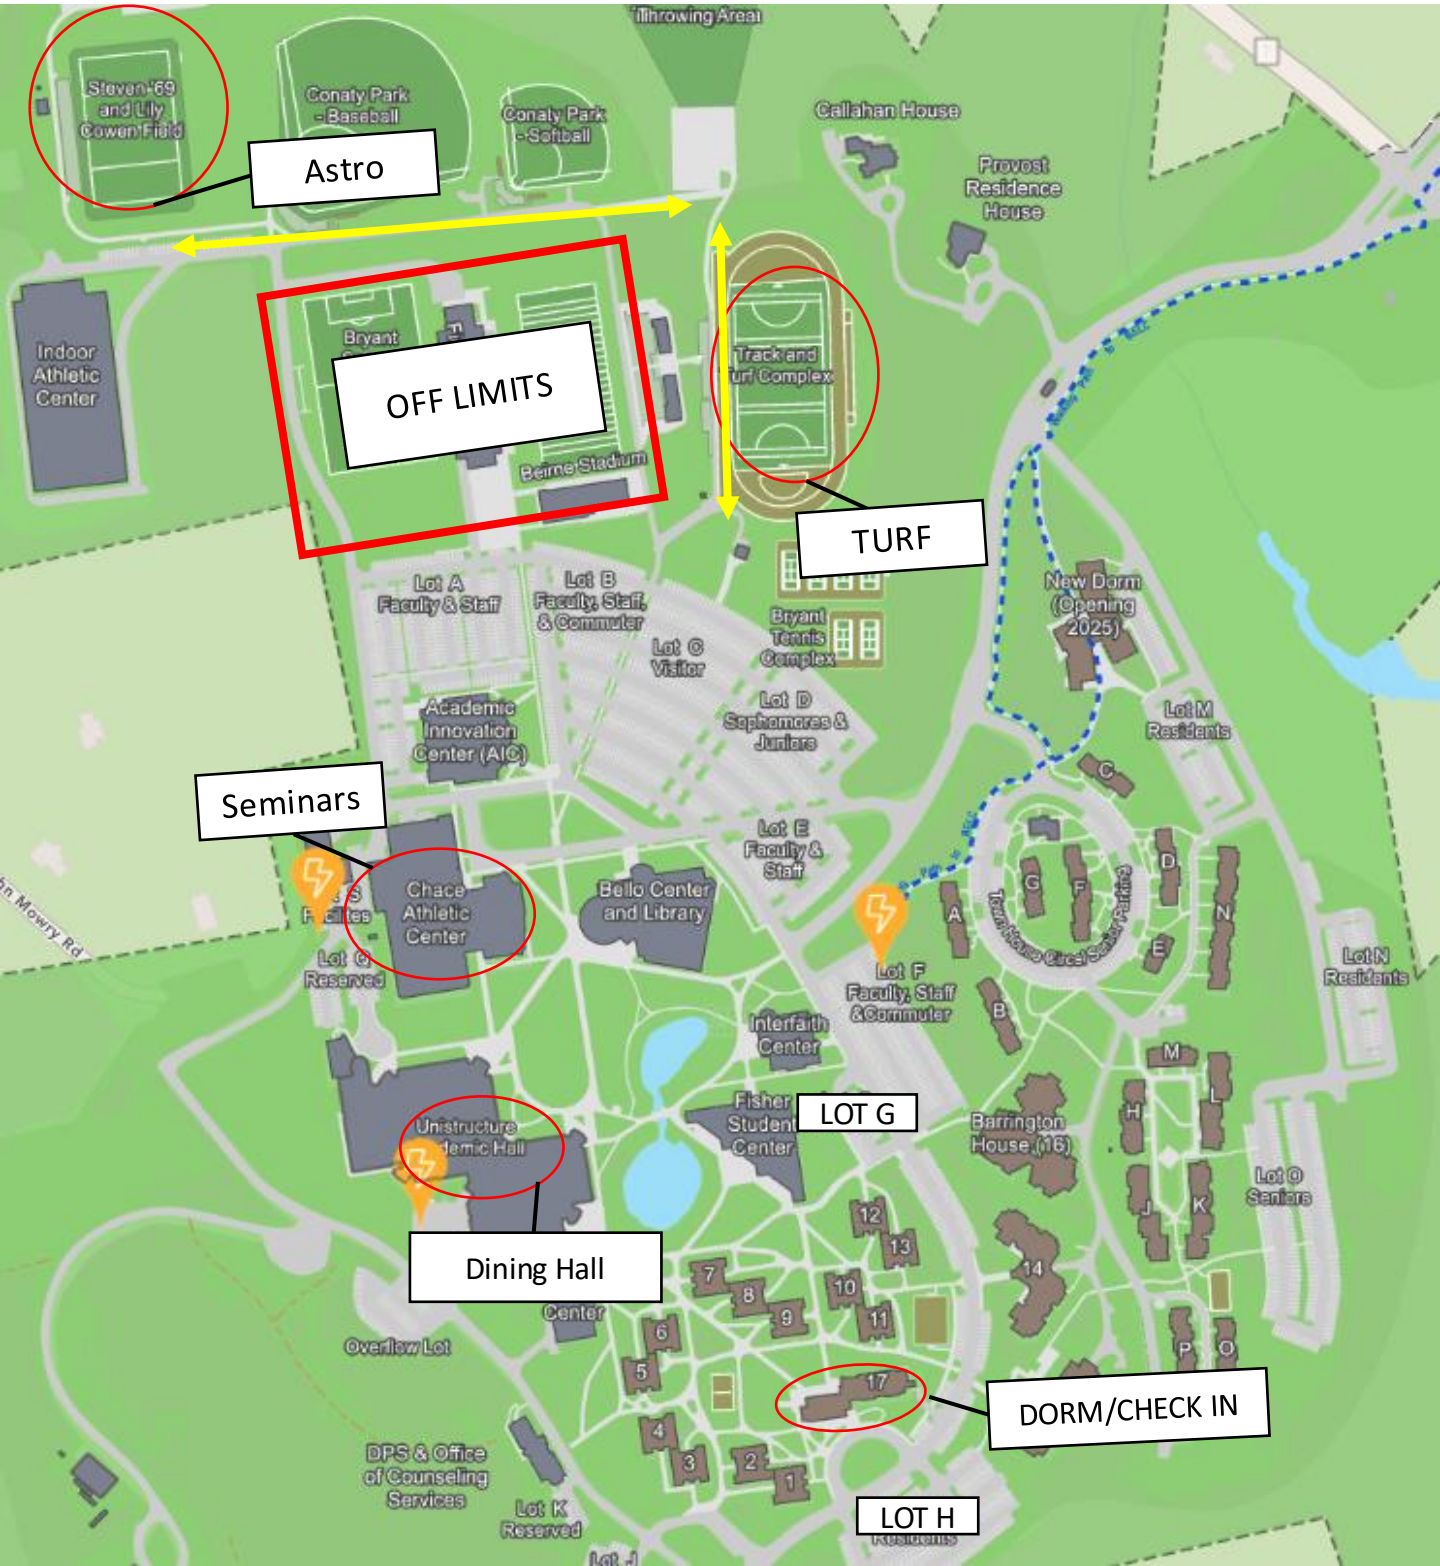

Important Details: FIFA Restrictions

- 1) OFF LIMITS AREA – to get to the ASTRO must walk along track near turf field
- 2) PARKING- PARKING PASS NEEDED TO ENTER CAMPUS
 - Friday and Sunday – you may park in LOT D near TURF FIELD
 - SATURDAY – MUST PARK in LOT H near Newport HOUSE

ASSISTANTS - Collecting balls and assisting with each transition- CRITICAL

SCHEDULE NORTHEAST 2026 – Skills Session

Press Box/STANDS

Bryant CAMPUS MAP

Astro

OFF LIMITS

TURF

Seminars