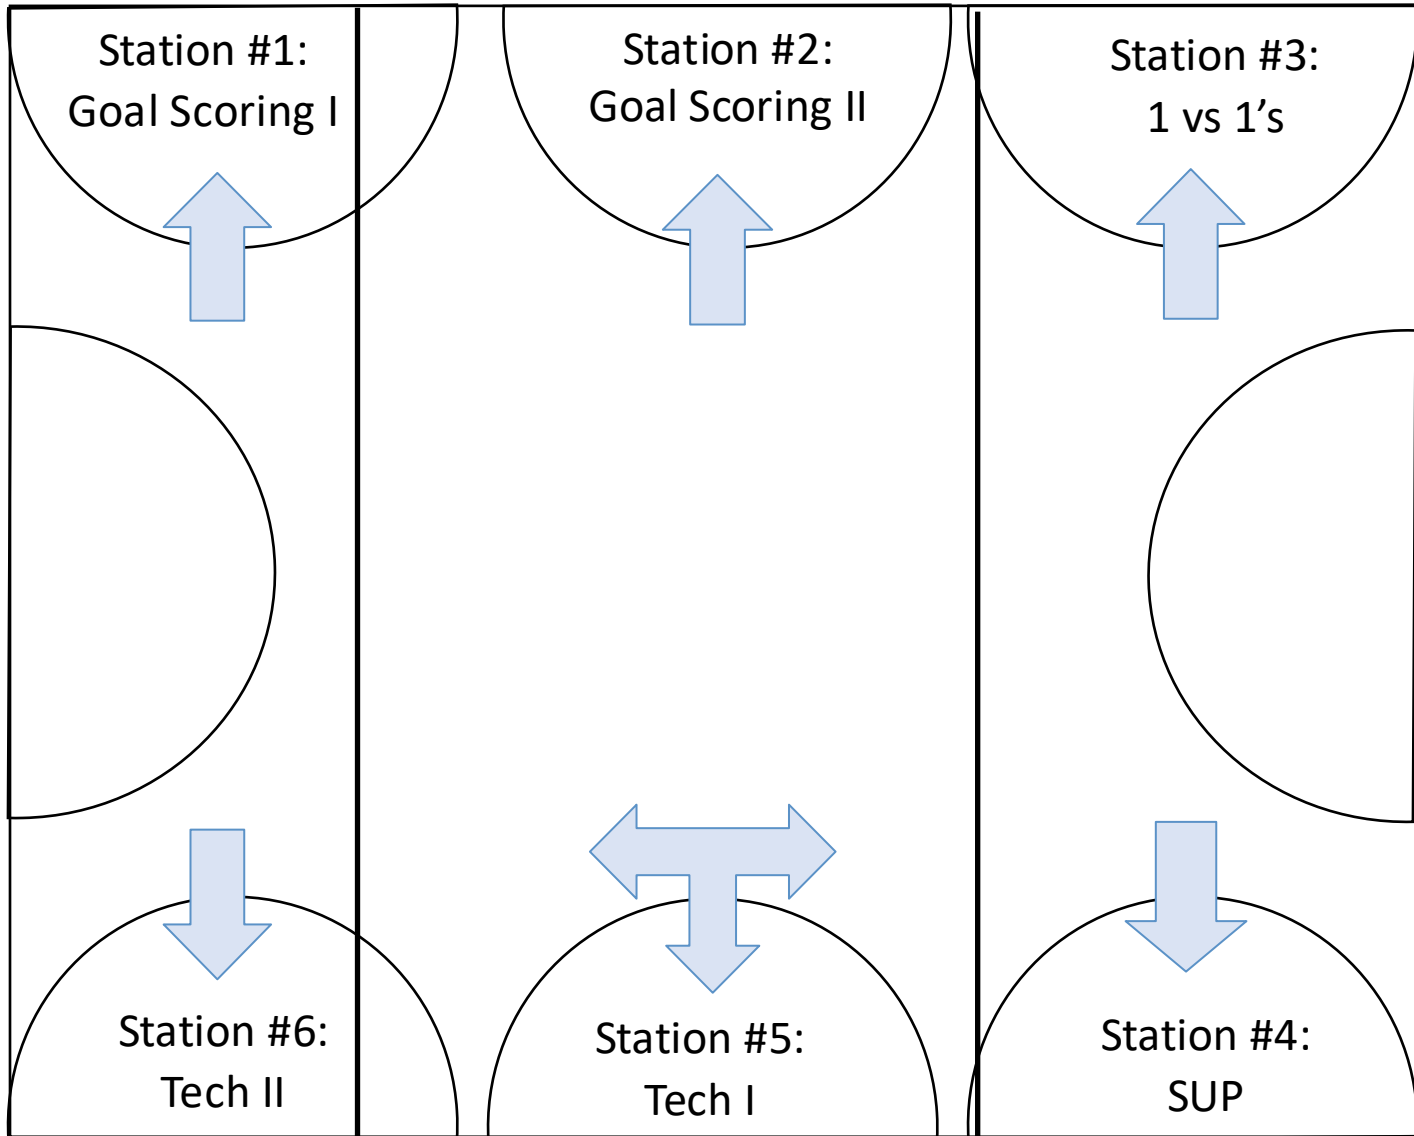

SCHEDULE NORTHEAST 2026 – Skills Session

(12 min station, 3 min break)

TIME	Station 1	Station 2	Station 3	Station 4	Station 5	Station 6
Drill	Goal Scoring I	Goal Scoring II	1v1s	SUP	Tech I	Tech II
Coach Pool A/B	Diane/Callie	Victor/Tess	Niki/Lisa	Kyle/Maddie	Marissa/Missy	Lauren/Carolyn
Camera Staff	FS (Tripod)	FS (Tripod)	FS (Tripod)	FS (Upper)	FS (Upper)	FS (Upper)
Pool A/B	Pool A/B	Pool A/B	Pool A/B	Pool A/B	Pool A/B	Pool A/B
1:00-1:15	ARG/AUS	CAN/GHA	CHI/NAM	TTO/NZL	URU/RSA	USA/ZIM
1:15-1:30	USA/ZIM	ARG/AUS	CAN/GHA	CHI/NAM	TTO/NZL	URU/RSA
1:30-1:45	URU/RSA	USA/ZIM	ARG/AUS	CAN/GHA	CHI/NAM	TTO/NZL
1:45-2:00	TTO/NZL	URU/RSA	USA/ZIM	ARG/AUS	CAN/GHA	CHI/NAM
2:00-2:15	CHI/NAM	TTO/NZL	URU/RSA	USA/ZIM	ARG/AUS	CAN/GHA
2:15-2:30	CAN/GHA	CHI/NAM	TTO/NZL	URU/RSA	USA/ZIM	ARG/AUS

ASSISTANTS - Collecting balls and assisting with each transition- CRITICAL

TIME	Station 1	Station 2	Station 3	Station 4	Station 5	Station 6
Drill	Goal Scoring I	Goal Scoring II	1v1s	SUP	Tech I	Tech II
Coach Pool C/D	Kellie/Jenna	Jill/Phil	Jennifer/Dani	Zimm/Sarah	Bean/Mevans	LA/Frankie
Camera Staff	FS (Tripod)	FS (Tripod)	FS (Tripod)	FS (Upper)	FS (Upper)	FS (Upper)
Pool C/D	Pool C/D	Pool C/D	Pool C/D	Pool C/D	Pool C/D	Pool C/D
2:30-2:45	GBR/IND	IRL/CHN	ESP/KOR	NED/JAP	GER/UKR	BEL/MAS
2:45-3:00	BEL/MAS	GBR/IND	IRL/CHN	ESP/KOR	NED/JAP	GER/UKR
3:00-3:15	GER/UKR	BEL/MAS	GBR/IND	IRL/CHN	ESP/KOR	NED/JAP
3:15-3:30	NED/JAP	GER/UKR	BEL/MAS	GBR/IND	IRL/CHN	ESP/KOR
3:30-3:45	ESP/KOR	NED/JAP	GER/UKR	BEL/MAS	GBR/IND	IRL/CHN
3:45-4:00	IRL/CHN	ESP/KOR	NED/JAP	GER/UKR	BEL/MAS	GBR/IND

ASSISTANTS - Collecting balls and assisting with each transition- CRITICAL

SCHEDULE NORTHEAST 2026 – Skills Session

Press Box/STANDS

Bryant CAMPUS MAP

Astro

OFF LIMITS

TURF

Seminars