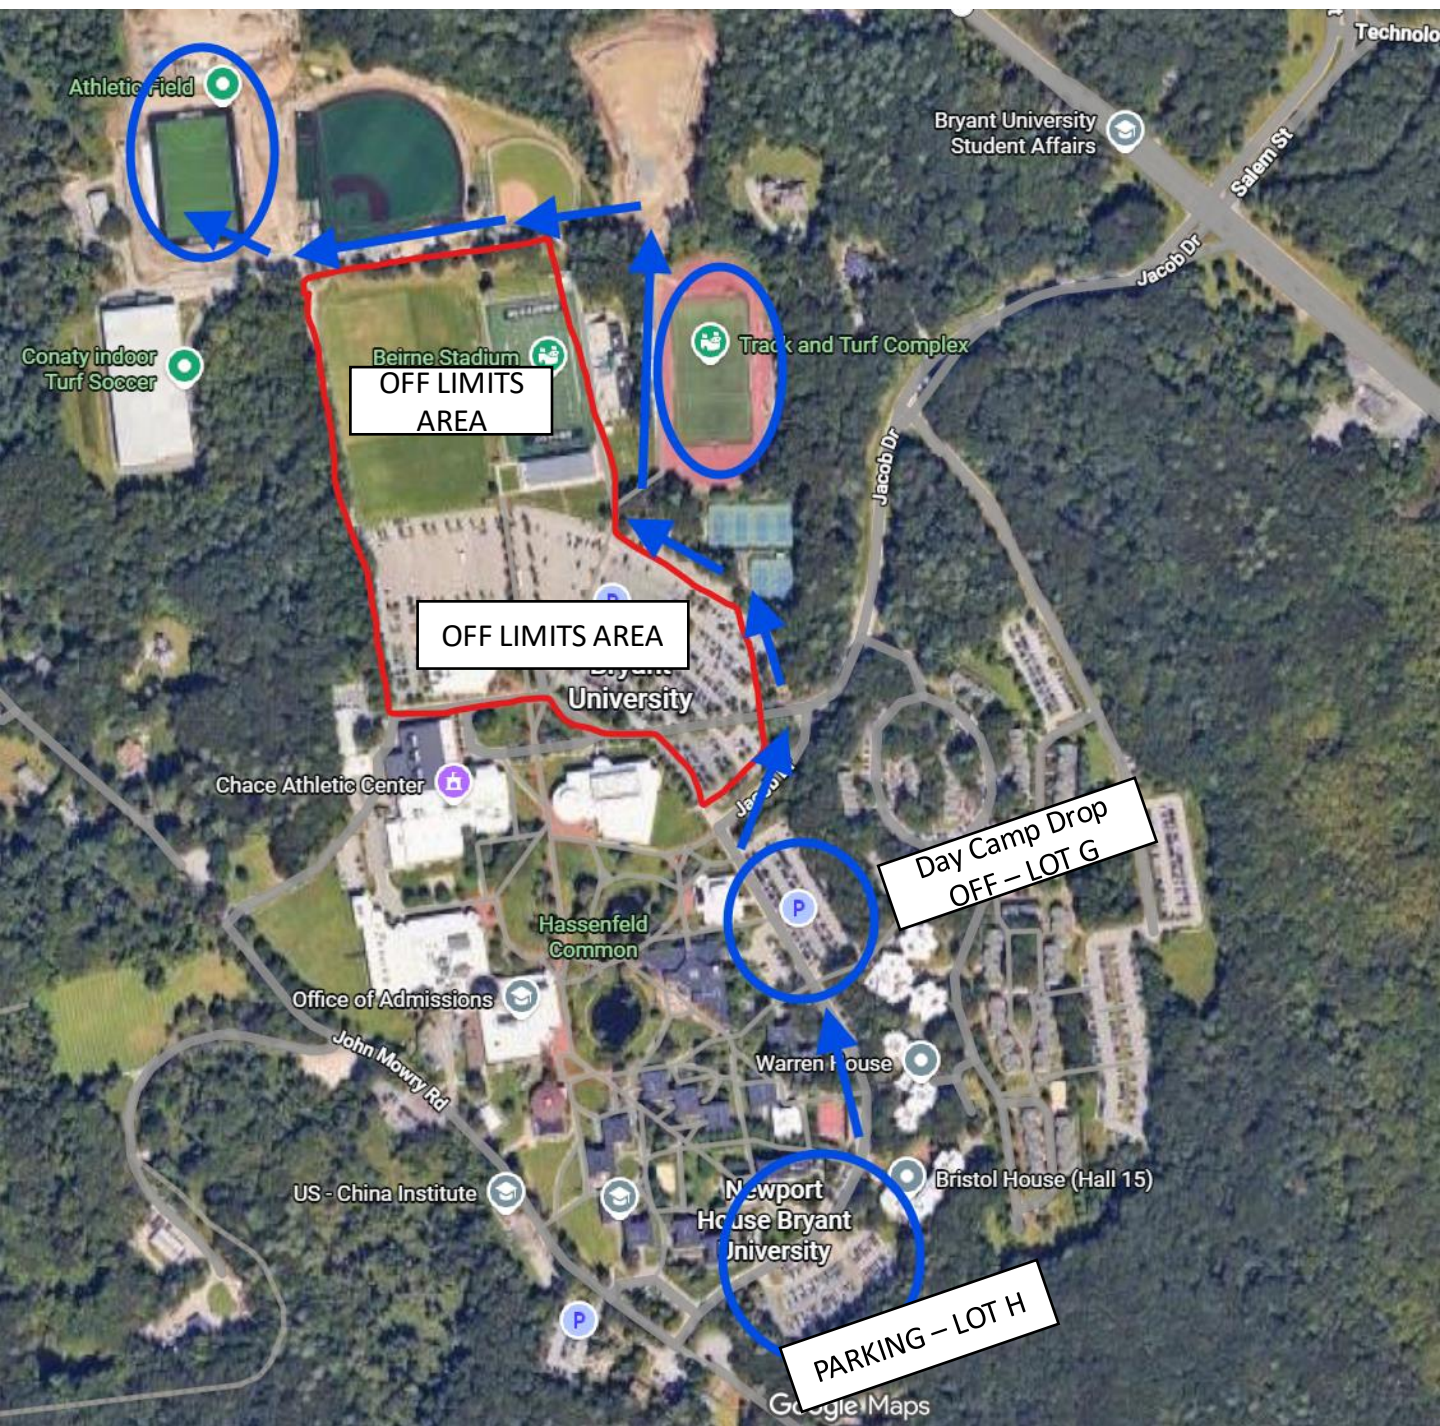

Bryant CAMPUS MAP – SATURDAY PLAN