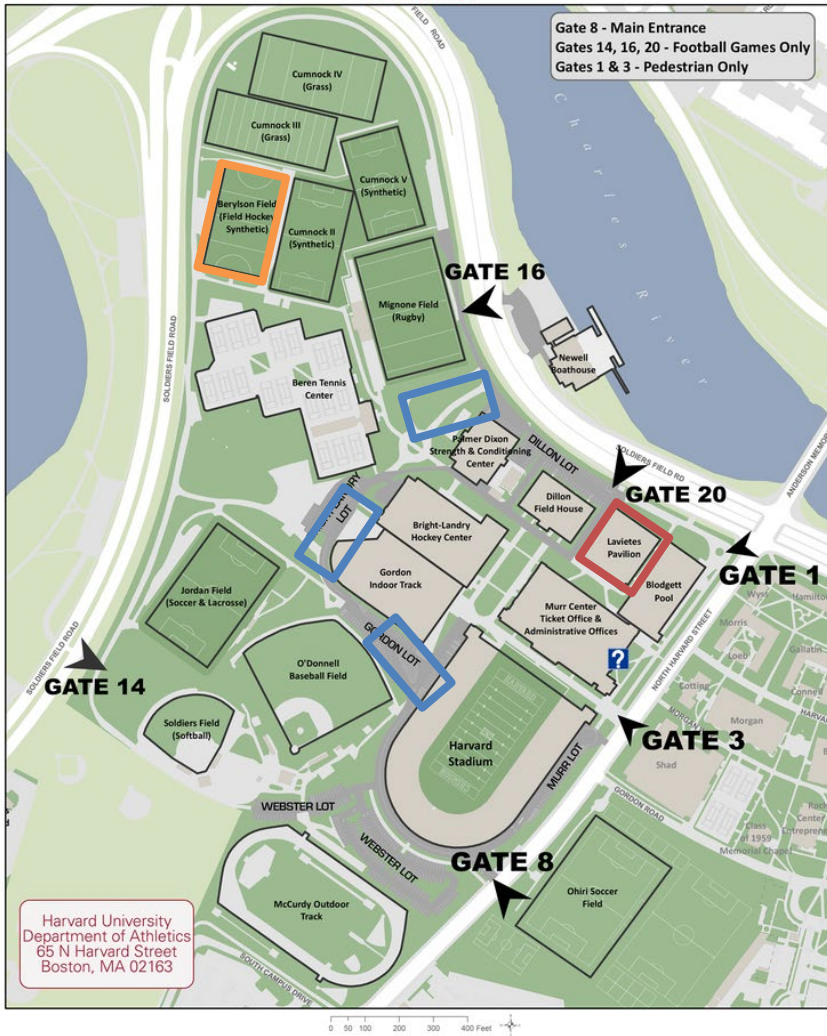

HARVARD ATHLETICS

KEY:
ORANGE Outline – FH Field/Check IN
BLUE Outline- PARKING
RED Outline – Locker Room

Directions: ENTER AT GATE 8

Athletics Complex Street Address

65 North Harvard Street
Boston, MA 02163

From the West

Take the Massachusetts Turnpike east to Exit 18 (Allston/Cambridge). After paying toll, bear left at fork towards Allston. Turn right at second set of lights onto North Harvard Street. Proceed approximately one mile. The following facilities will be on your left: Harvard Stadium, Bright Hockey Center, Blodgett Pool, Palmer Dixon Tennis Courts, Beren Tennis Center, Gordon Track, Cumnock Field, Jordan Field, O'Donnell Field, and the softball field. Ohiri Field, used for soccer, will be on your right.

From the North

Take I-93 south to Storrow Drive exit. Take Storrow Drive west for approximately five miles. Exit at Harvard Square/North Harvard Street. At top of exit, turn left onto North Harvard Street. Approximately 1/4 mile on your right will be the entrance for Harvard Stadium, Bright Hockey Center, Blodgett Pool, Palmer Dixon Tennis Courts, Beren Tennis Center, Gordon Track, Cumnock Field, Jordan Field, O'Donnell Field, and softball field. Ohiri Field, used for soccer, will be on your left.

From the South

Take I-95 north to I-93 north. Follow I-93 until Exit 20 (Massachusetts Turnpike). Take Mass. Pike west to Exit 20 (Allston/Cambridge). After paying toll, bear left at fork towards Allston. Turn right at second set of lights onto North Harvard Street. Proceed approximately one mile. The following facilities will be on your left: Harvard Stadium, Bright Hockey Center, Blodgett Pool, Palmer Dixon Tennis Courts, Beren Tennis Center, Gordon Track, Cumnock Field, Jordan Field, O'Donnell Field, and softball field. Ohiri Field, used for soccer, will be on your right.